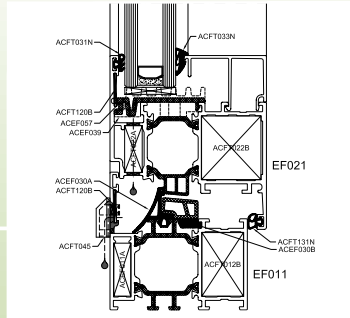

Meer licht en meer isolatie!

ECO®FUTURAL

BY ALIPLAST

Ecological aluminium solutions for the future

FUTURE | ECOLOGICAL | COMFORT | DESIGN | EXCLUSIVE

- » 3-kamersysteem met thermische onderbreking
- » Inbouwdiepte 65mm
- » Vlakliggende glaslat
- » Beglazing tot 60mm