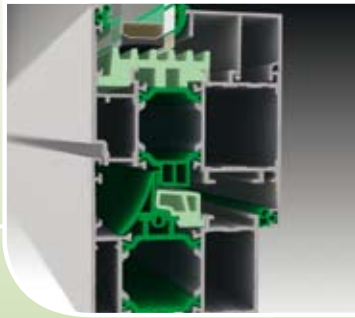

Meer licht en meer isolatie!

ECO®FUTURAL

BY ALIPLAST

Ecological aluminium solutions for the future

FUTURE | ECOLOGICAL | COMFORT | DESIGN | EXCLUSIVE

- » 3-kamersysteem met thermische onderbreking
- » Inbouwdiepte 65mm
- » Vlakliggende glaslat
- » Beglazing tot 60mm